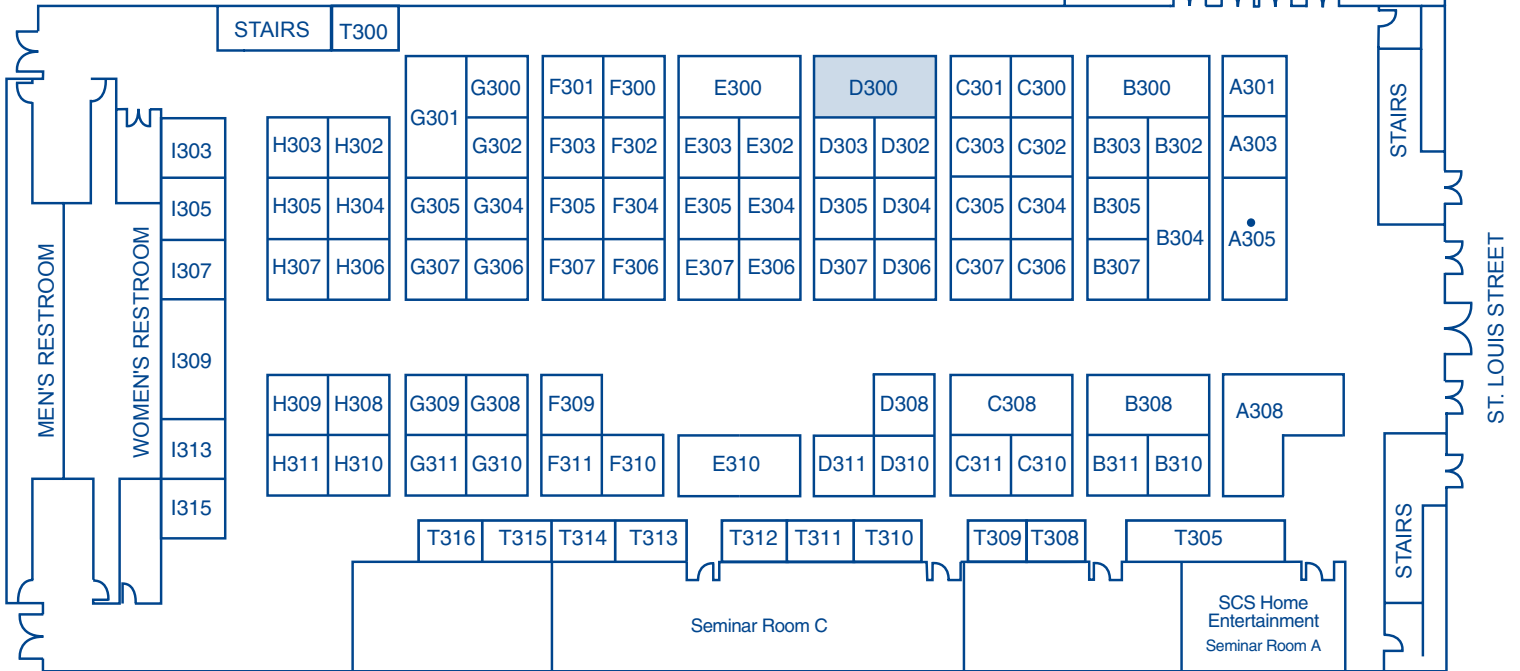

American Detection Specialist, Inc.

Your only complete source for the Home Show, Parade of Homes and Home Remodeling EXPO.

Presented by

HOME SHOW EXHIBIT LOCATOR MAP

UPPER LEVEL

EXPO CENTER
MEZZANINE

LOWER LEVEL