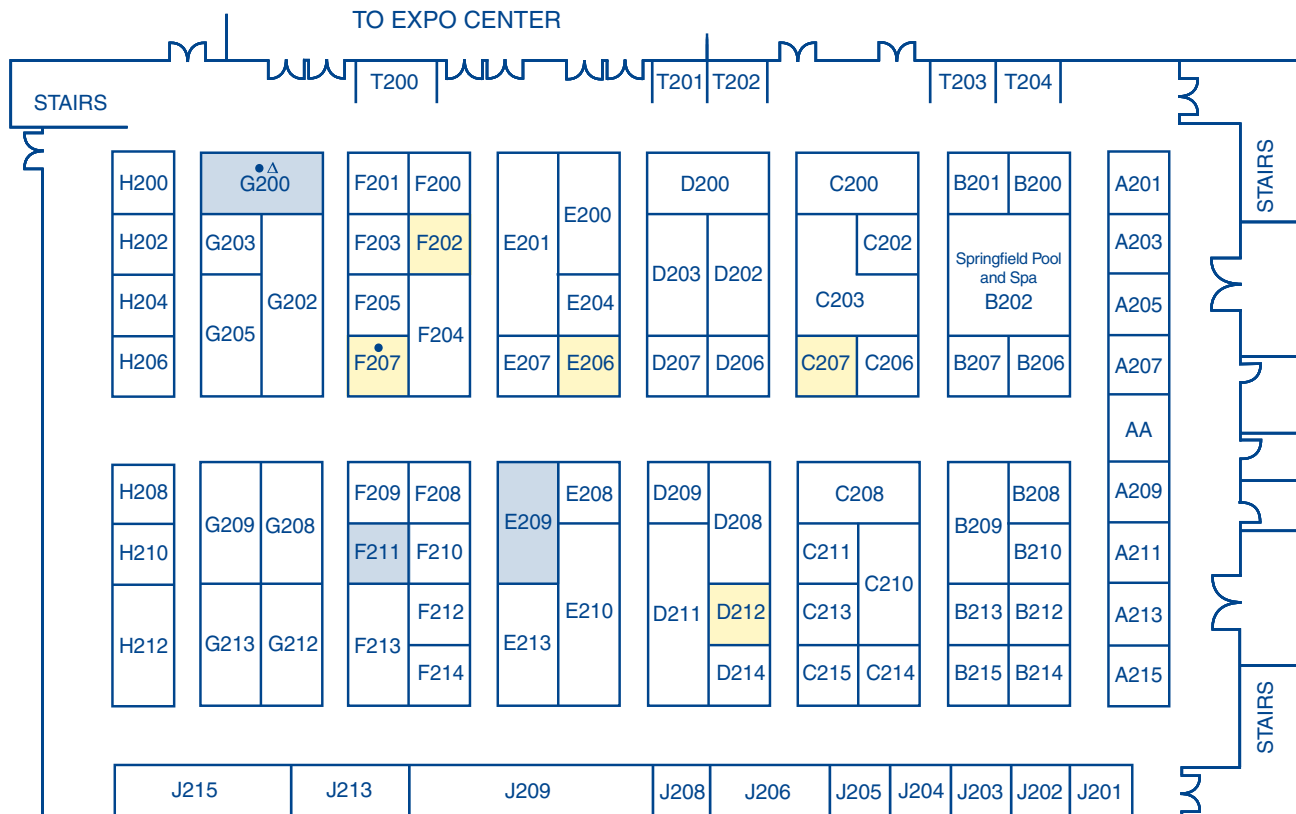

LOWER LEVEL

- Certified Green Professional, CGP
- + Certified Graduate Builder, CGB
- △ Certified Graduate Remodeler, CGR
- Graduate Master Builder, GMB
- ❖ Certified Aging in Place Specialist, CAPS